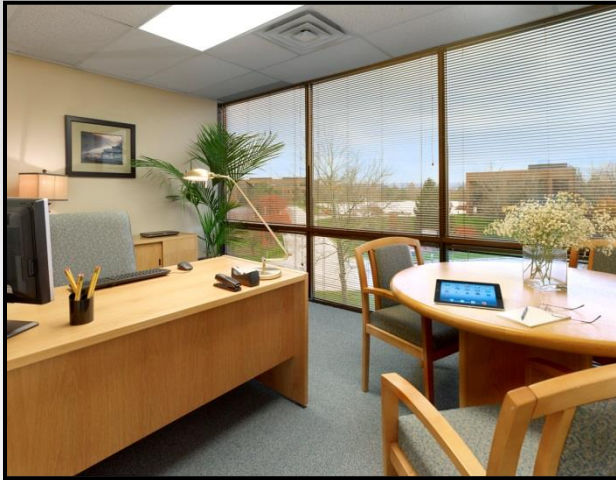

Executive Office Link – The Setting for Success

5 Great Valley Parkway, Malvern • (610) 251-6850 • info@execofficelink.com

Office Space

Fully furnished offices ranging from 100 to 500 square feet. Flexible lease terms. Twelve hours of conference room usage per office per month!

Conference Rooms

Four rooms with seating for up to 20 people. Flat screen televisions, Wi-Fi, telecom, whiteboards, and video conferencing available.

Virtual Offices

Use our prestigious Great Valley Parkway address for your business, have our receptionists answer your calls, and host your meetings in one of our conference rooms!